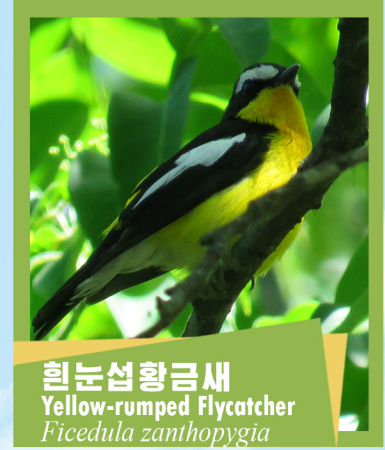

문덕철새보존구에서 흔히 볼수 있는 새들

Common birds in Mundok Migratory Bird Reserve

재개구마리
Brown Shrike
Lanius cristatus

물개구마리
Chinese Grey Shrike
Lanius sphenocercus

북북은배리리
Grey-backed Thrush
Turdus hortulorum

갈새
Oriental Reed Warbler
Acrocephalus orientalis

슬새
Arctic Warbler
Phylloscopus borealis

흰눈섭황금새
Yellow-rumped Flycatcher
Ficedula zanthopygia

류리딱새 (암컷)
Red-flanked Bluetail
Tarsiger cyanurus

류리딱새 (수컷)
Red-flanked Bluetail
Tarsiger cyanurus

금상모박새
Goldcrest
Regulus regulus

긴꼬리오목눈
Long-tailed Tit
Aegithalos caudatus

물족새
Common Kingfisher
Alcedo atthis

메새수컷
Meadow Bunting
Emberiza cioides

찌르러기
White-cheeked Starling
Spodiopsar cineraceus

버들메새
Black-faced Bunting
Emberiza spodocephala