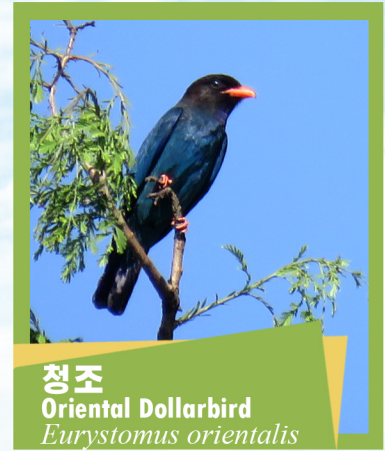

메새수컷
Meadow Bunting
Emberiza cioides